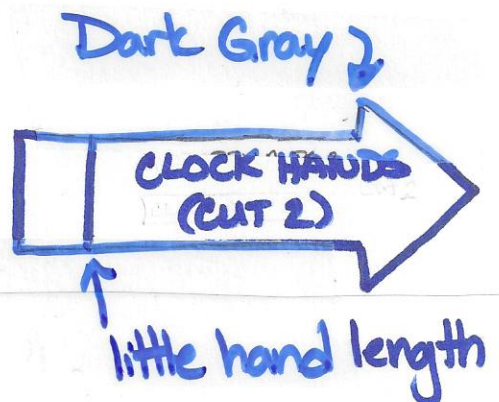

DISNEY
PRINCESS
INSPIRED
QUIET
BOOK:
CINDERELLA -
CLOCK PAGE

DISNEY
PRINCESS
INSPIRED
QUIET BOOK:
CINDERELLA -
CLOCK PAGE

CLOCK FACE

(white)

* Also need
Navy Blue Felt
for Background

mommyimaginings.wordpress.com